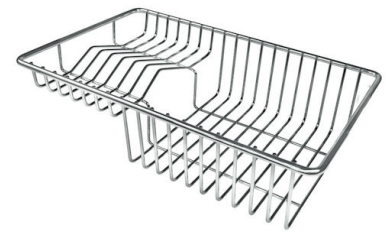

Small radius Bowls with squared shapes with a modern design and an increased capacity, for a minimal aesthetics connected with an extreme practicality.

TECHNICAL DATA

Cut out size
Dimensioni per foratura top

GALLERY

OPTIONAL ACCESSORIES

Cestello inox
8612 000

Glass chopping board
8631 300

HPDE Chopping board
8657 001

HPDE Twin chopping board
8644 101

Stainless steel plate rack
8100 154

Stainless steel plate rack
8100 303
* only in combination with the accessory
8644 101

White basket
8612 100

White bowl
8153 100

**Graters kit with ring-holder and
food collection tray**
8159 101
* only in combination with the accessory
8644 101

Stainless steel perforated tray

8151 000

* only in combination with the accessory
8644 101